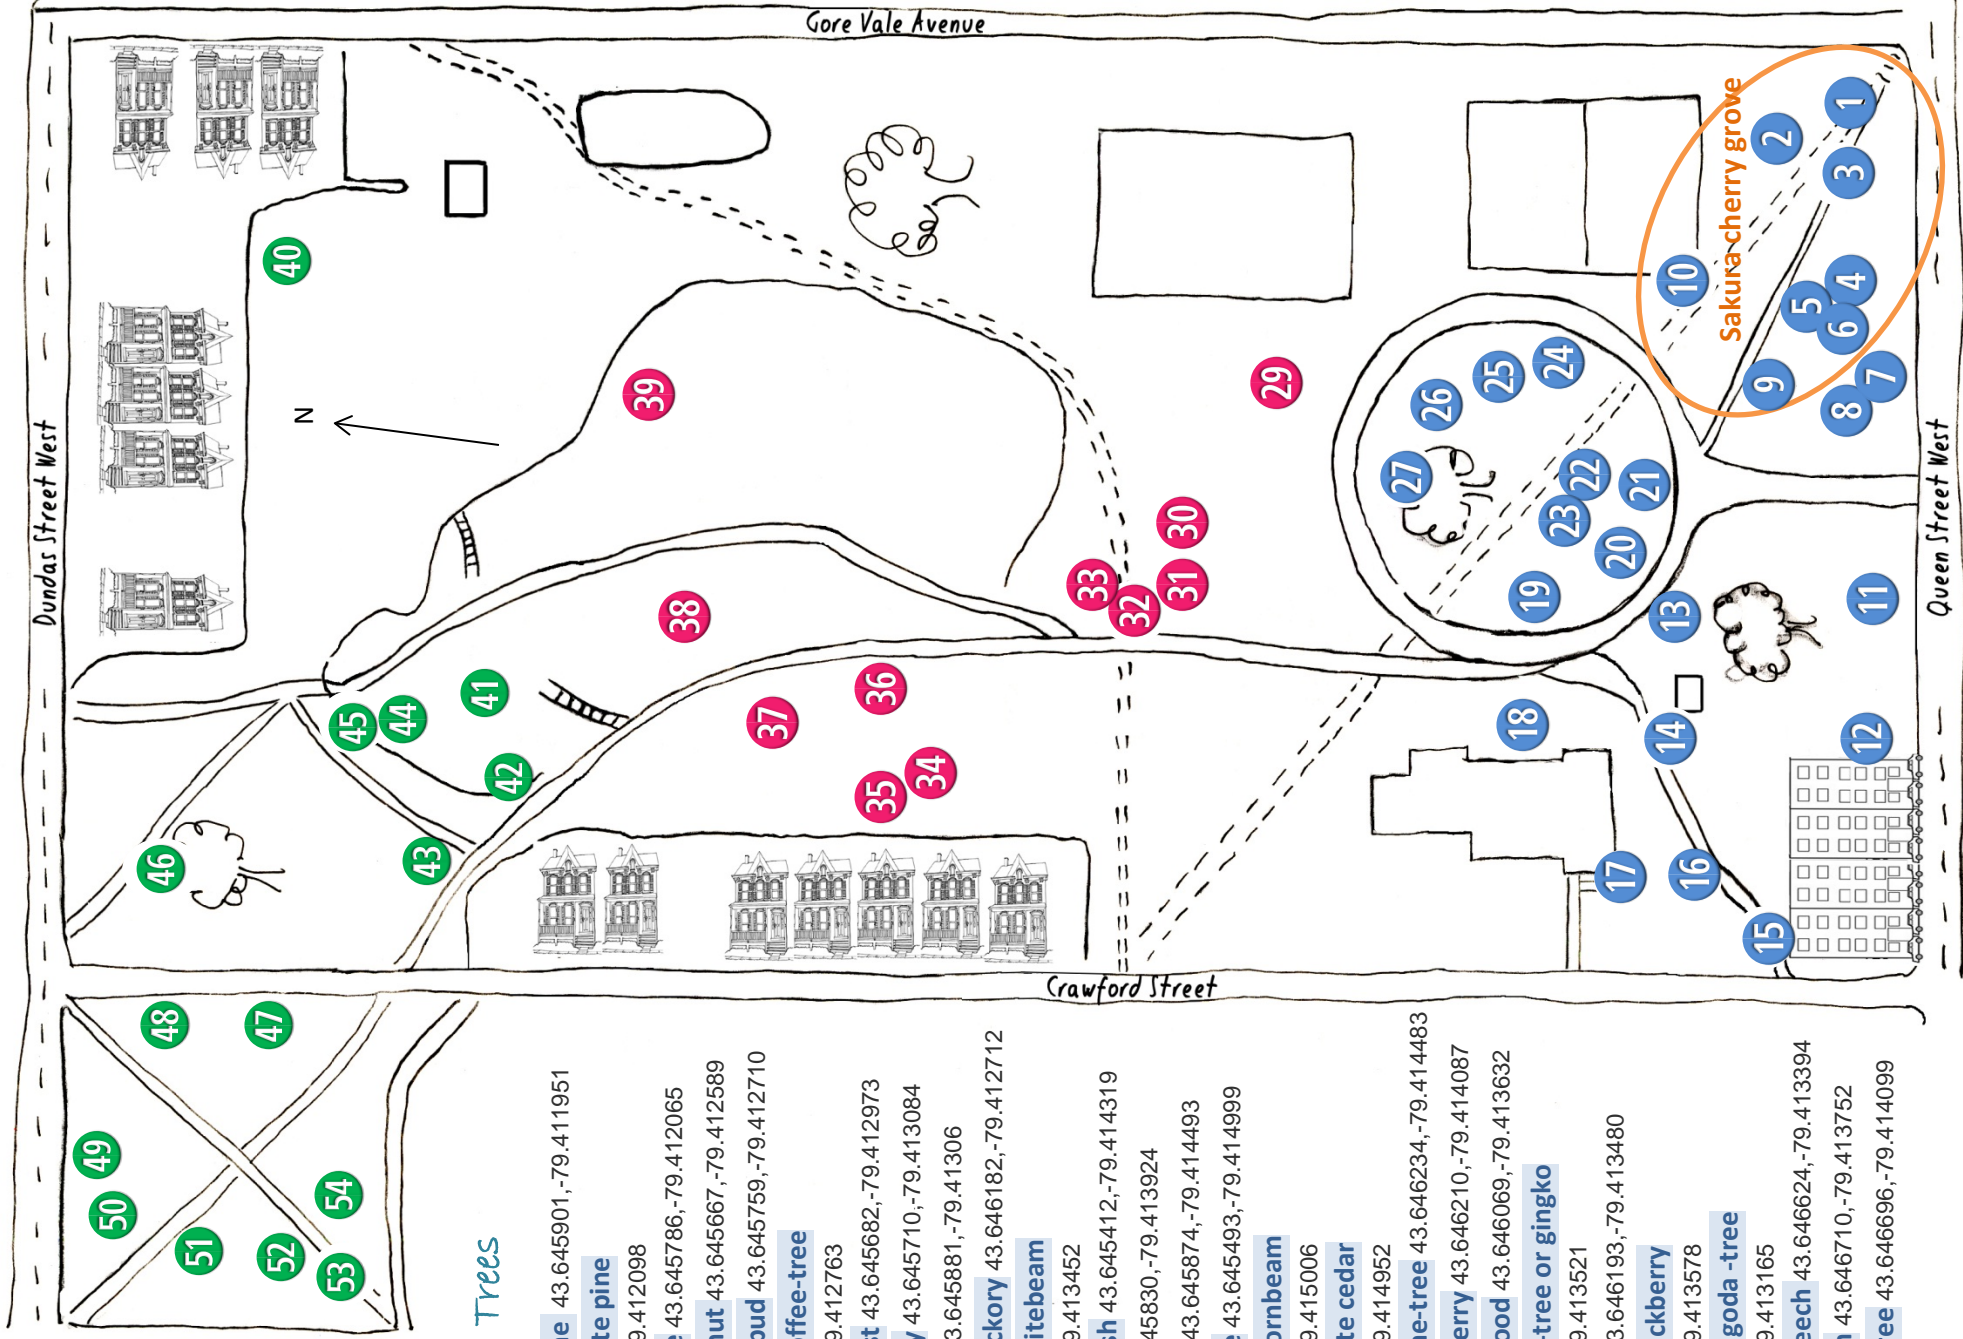

Trinity Bellwoods Park Tree Tour

South End Trees

1. **Austrian pine** 43.645901,-79.411951
2. **Eastern white pine** 43.645948,-79.412098
3. **Silver maple** 43.645786,-79.412065
4. **Horsechestnut** 43.645667,-79.412589
5. **Eastern redbud** 43.645759,-79.412710
6. **Kentucky coffee-tree** 43.645679,-79.412763
7. **Honey locust** 43.645682,-79.412973
8. **Chokecherry** 43.645710,-79.413084
9. **Crabapple** 43.645881,-79.41306
10. **Bitternut hickory** 43.646182,-79.412712
11. **Swedish whitebeam** 43.645391,-79.413452
12. **European ash** 43.645412,-79.414319
13. **Pin oak** 43.645830,-79.413924
14. **English oak** 43.645874,-79.414493
15. **Amur maple** 43.645493,-79.414999
16. **European hornbeam** 43.645692,-79.415006
17. **Eastern white cedar** 43.645853,-79.414952
18. **London plane-tree** 43.646234,-79.414483
19. **White mulberry** 43.646210,-79.414087
20. **Dawn redwood** 43.646069,-79.413632
21. **Maidenhair-tree or ginkgo** 43.646049,-79.413521
22. **White ash** 43.646193,-79.413480
23. **Common hackberry** 43.646230,-79.413578
24. **Japanese pagoda - tree** 43.646395,-79.413165
25. **European beech** 43.646624,-79.413394
26. **Siberian elm** 43.646710,-79.413752
27. **Amur corktree** 43.646696,-79.414099